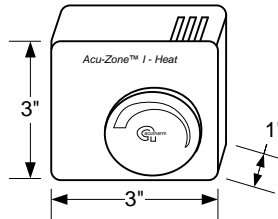

AZON ELECTRIC ZONE HEATER

SUBMITTAL

Options

Wall Thermostat

- AZT1 Adjustable dial 70°F/21°C to 75°F/24°C

- AZT2 Pushbutton ON or Setback